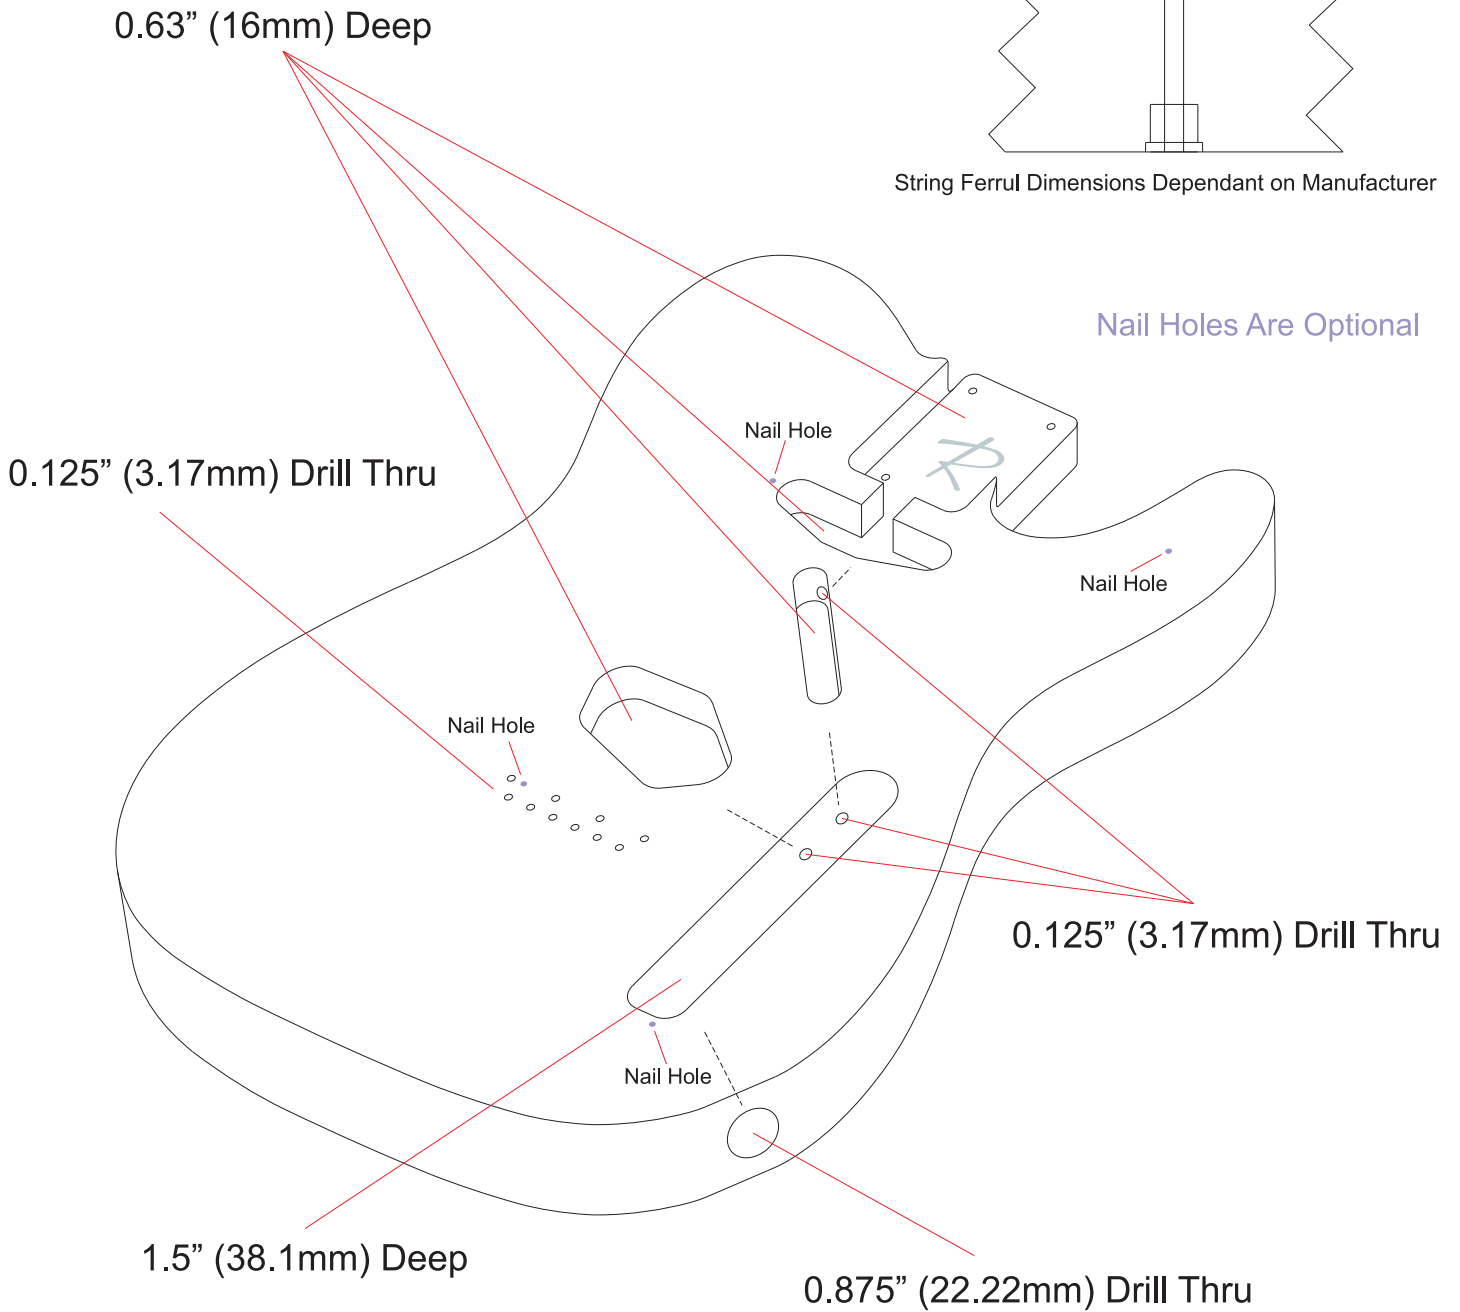

Pre-CBS Telecaster® Body Dimensions

(Supplied as part of ReVintage Guitar Templates)

String Ferrul Dimensions Dependant on Manufacturer

Body Thickness - 1.75" (44.45mm)

Edge Radius - 0.125" (3.17mm)